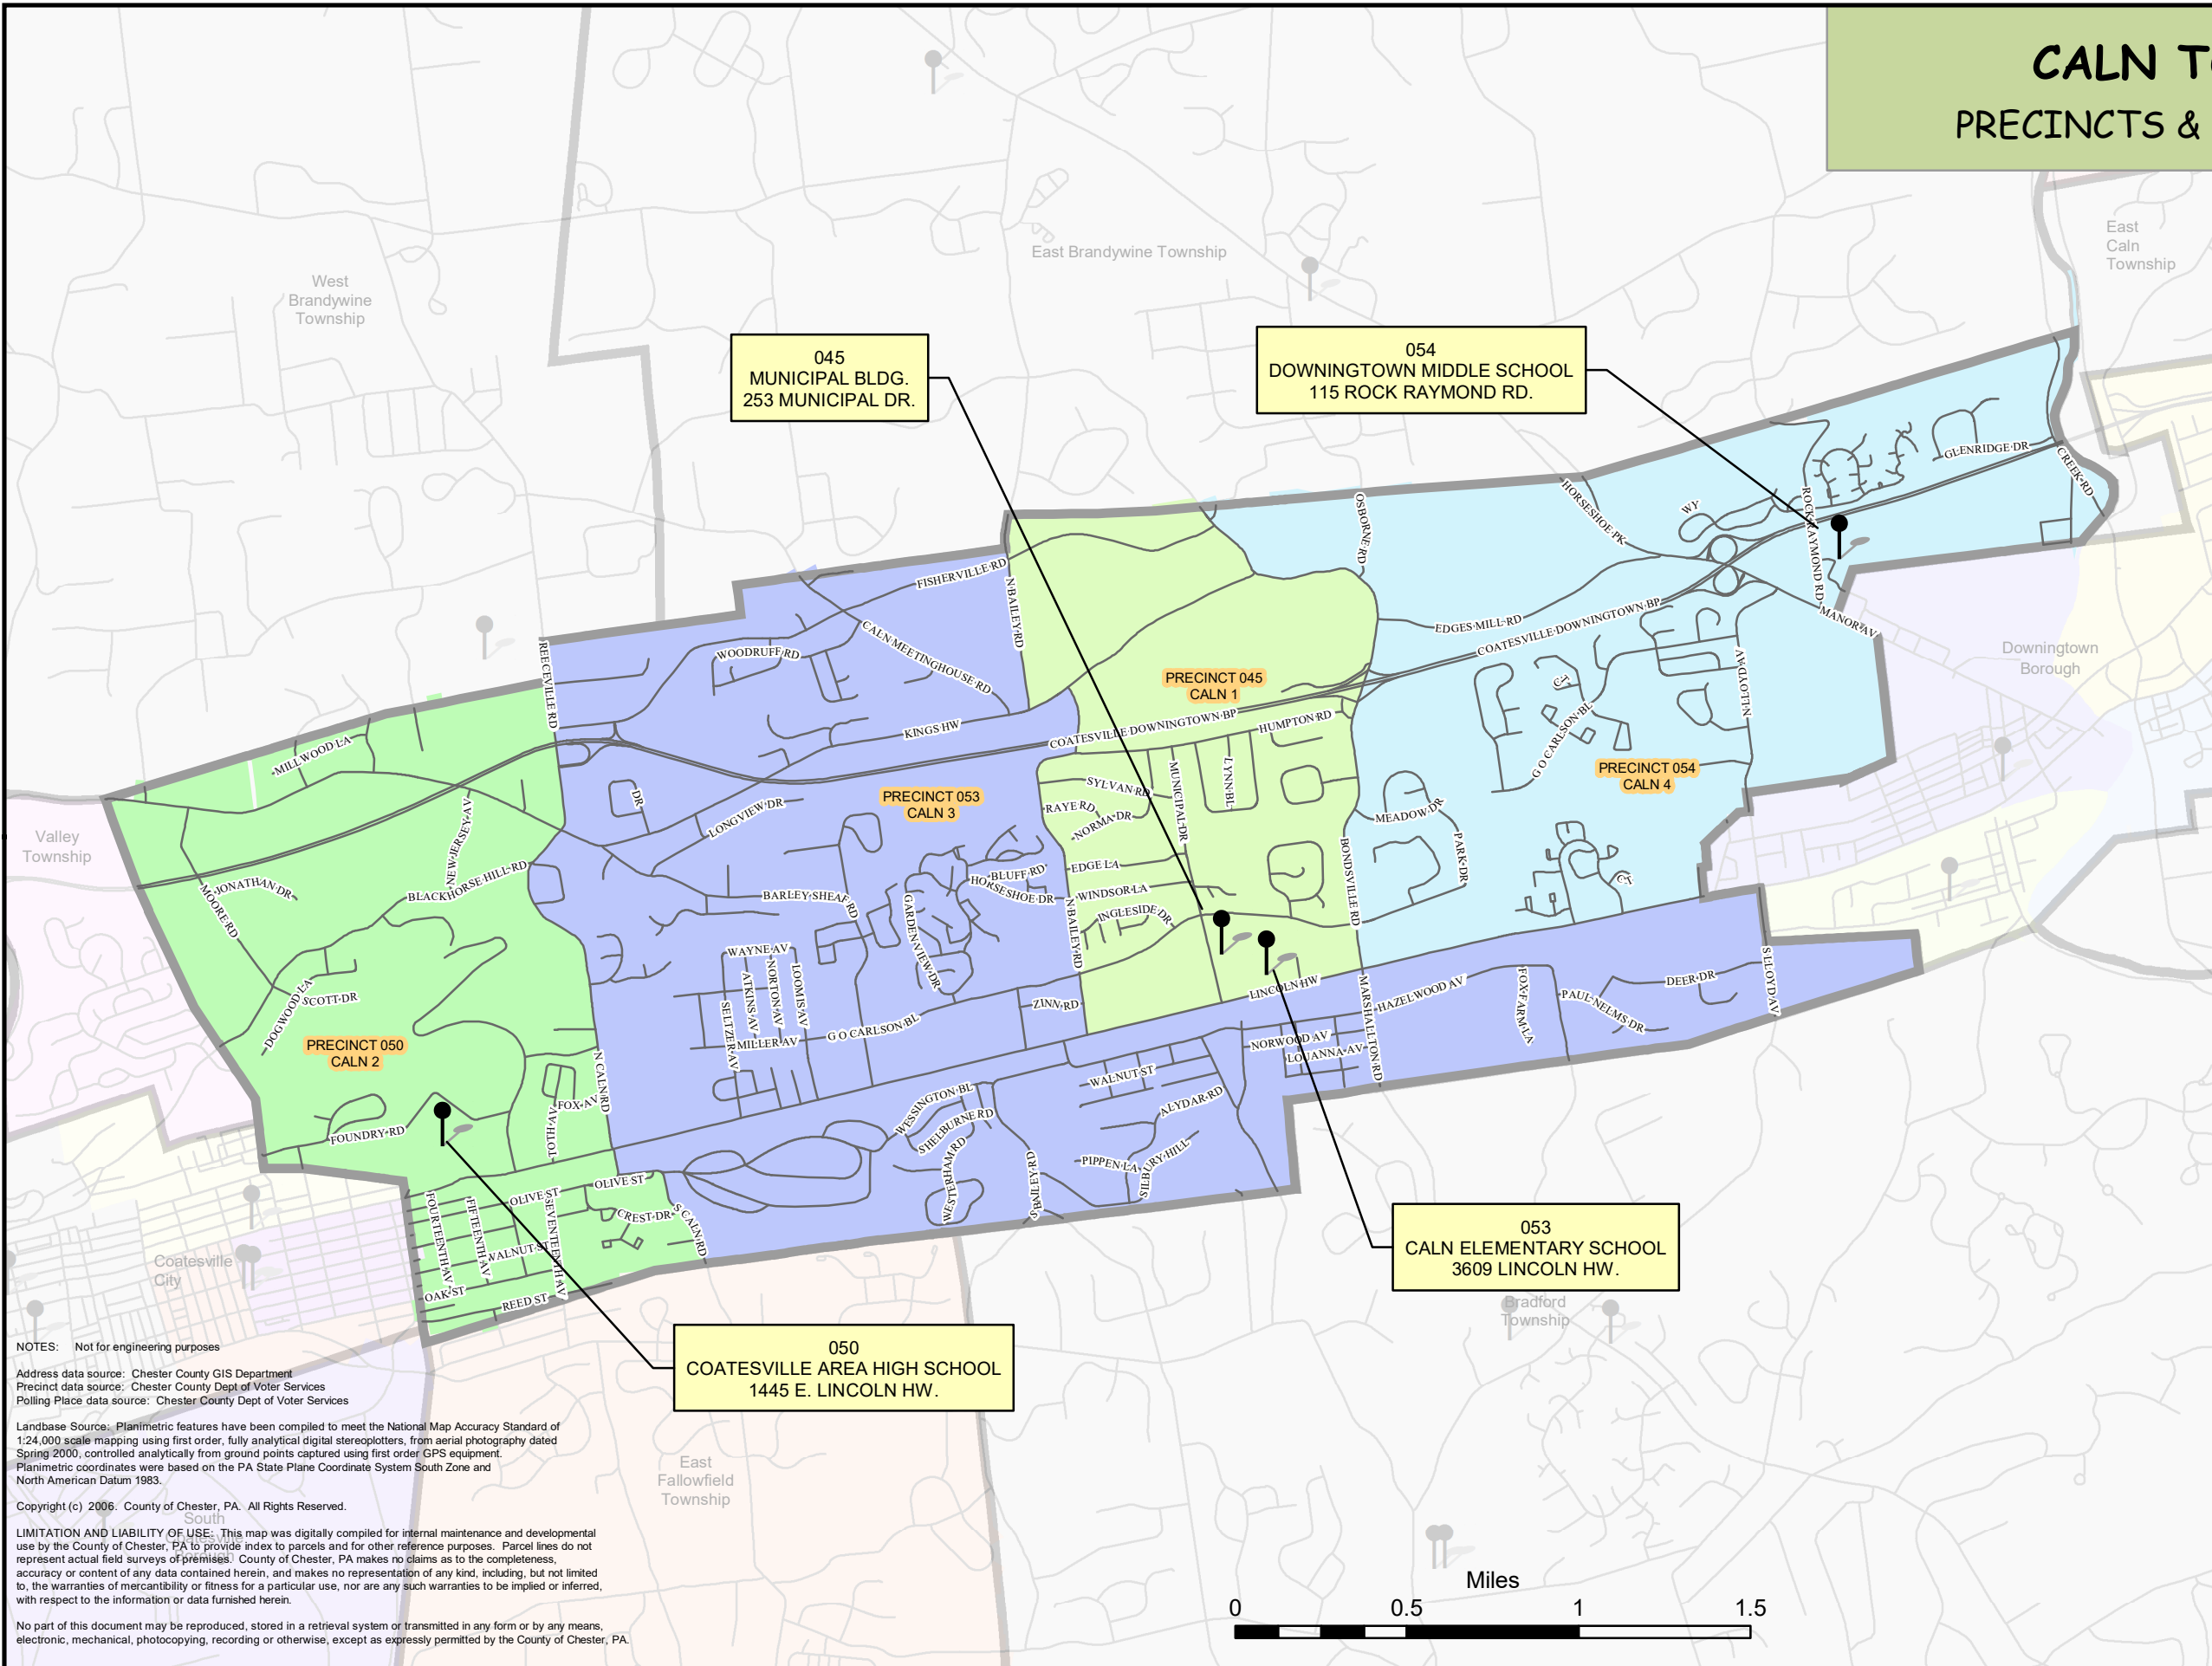

CALN TOWNSHIP PRECINCTS & POLLING PLACES

Legend

POLLING PLACES

ROADS

PRECINCTS

PRECINCT NUMBER
PRECINCT NAME

PRECINCT NUMBER
POLLING PLACE NAME
POLLING PLACE ADDRESS

For election results, polling location changes, or any other election related information, visit the Chester County Dept. of Voter Services website at <http://www.chesco.org/index.aspx?nid=156>

NOTES: Not for engineering purposes

Copyright (c) 2006. County of Chester, PA. All Rights Reserved.