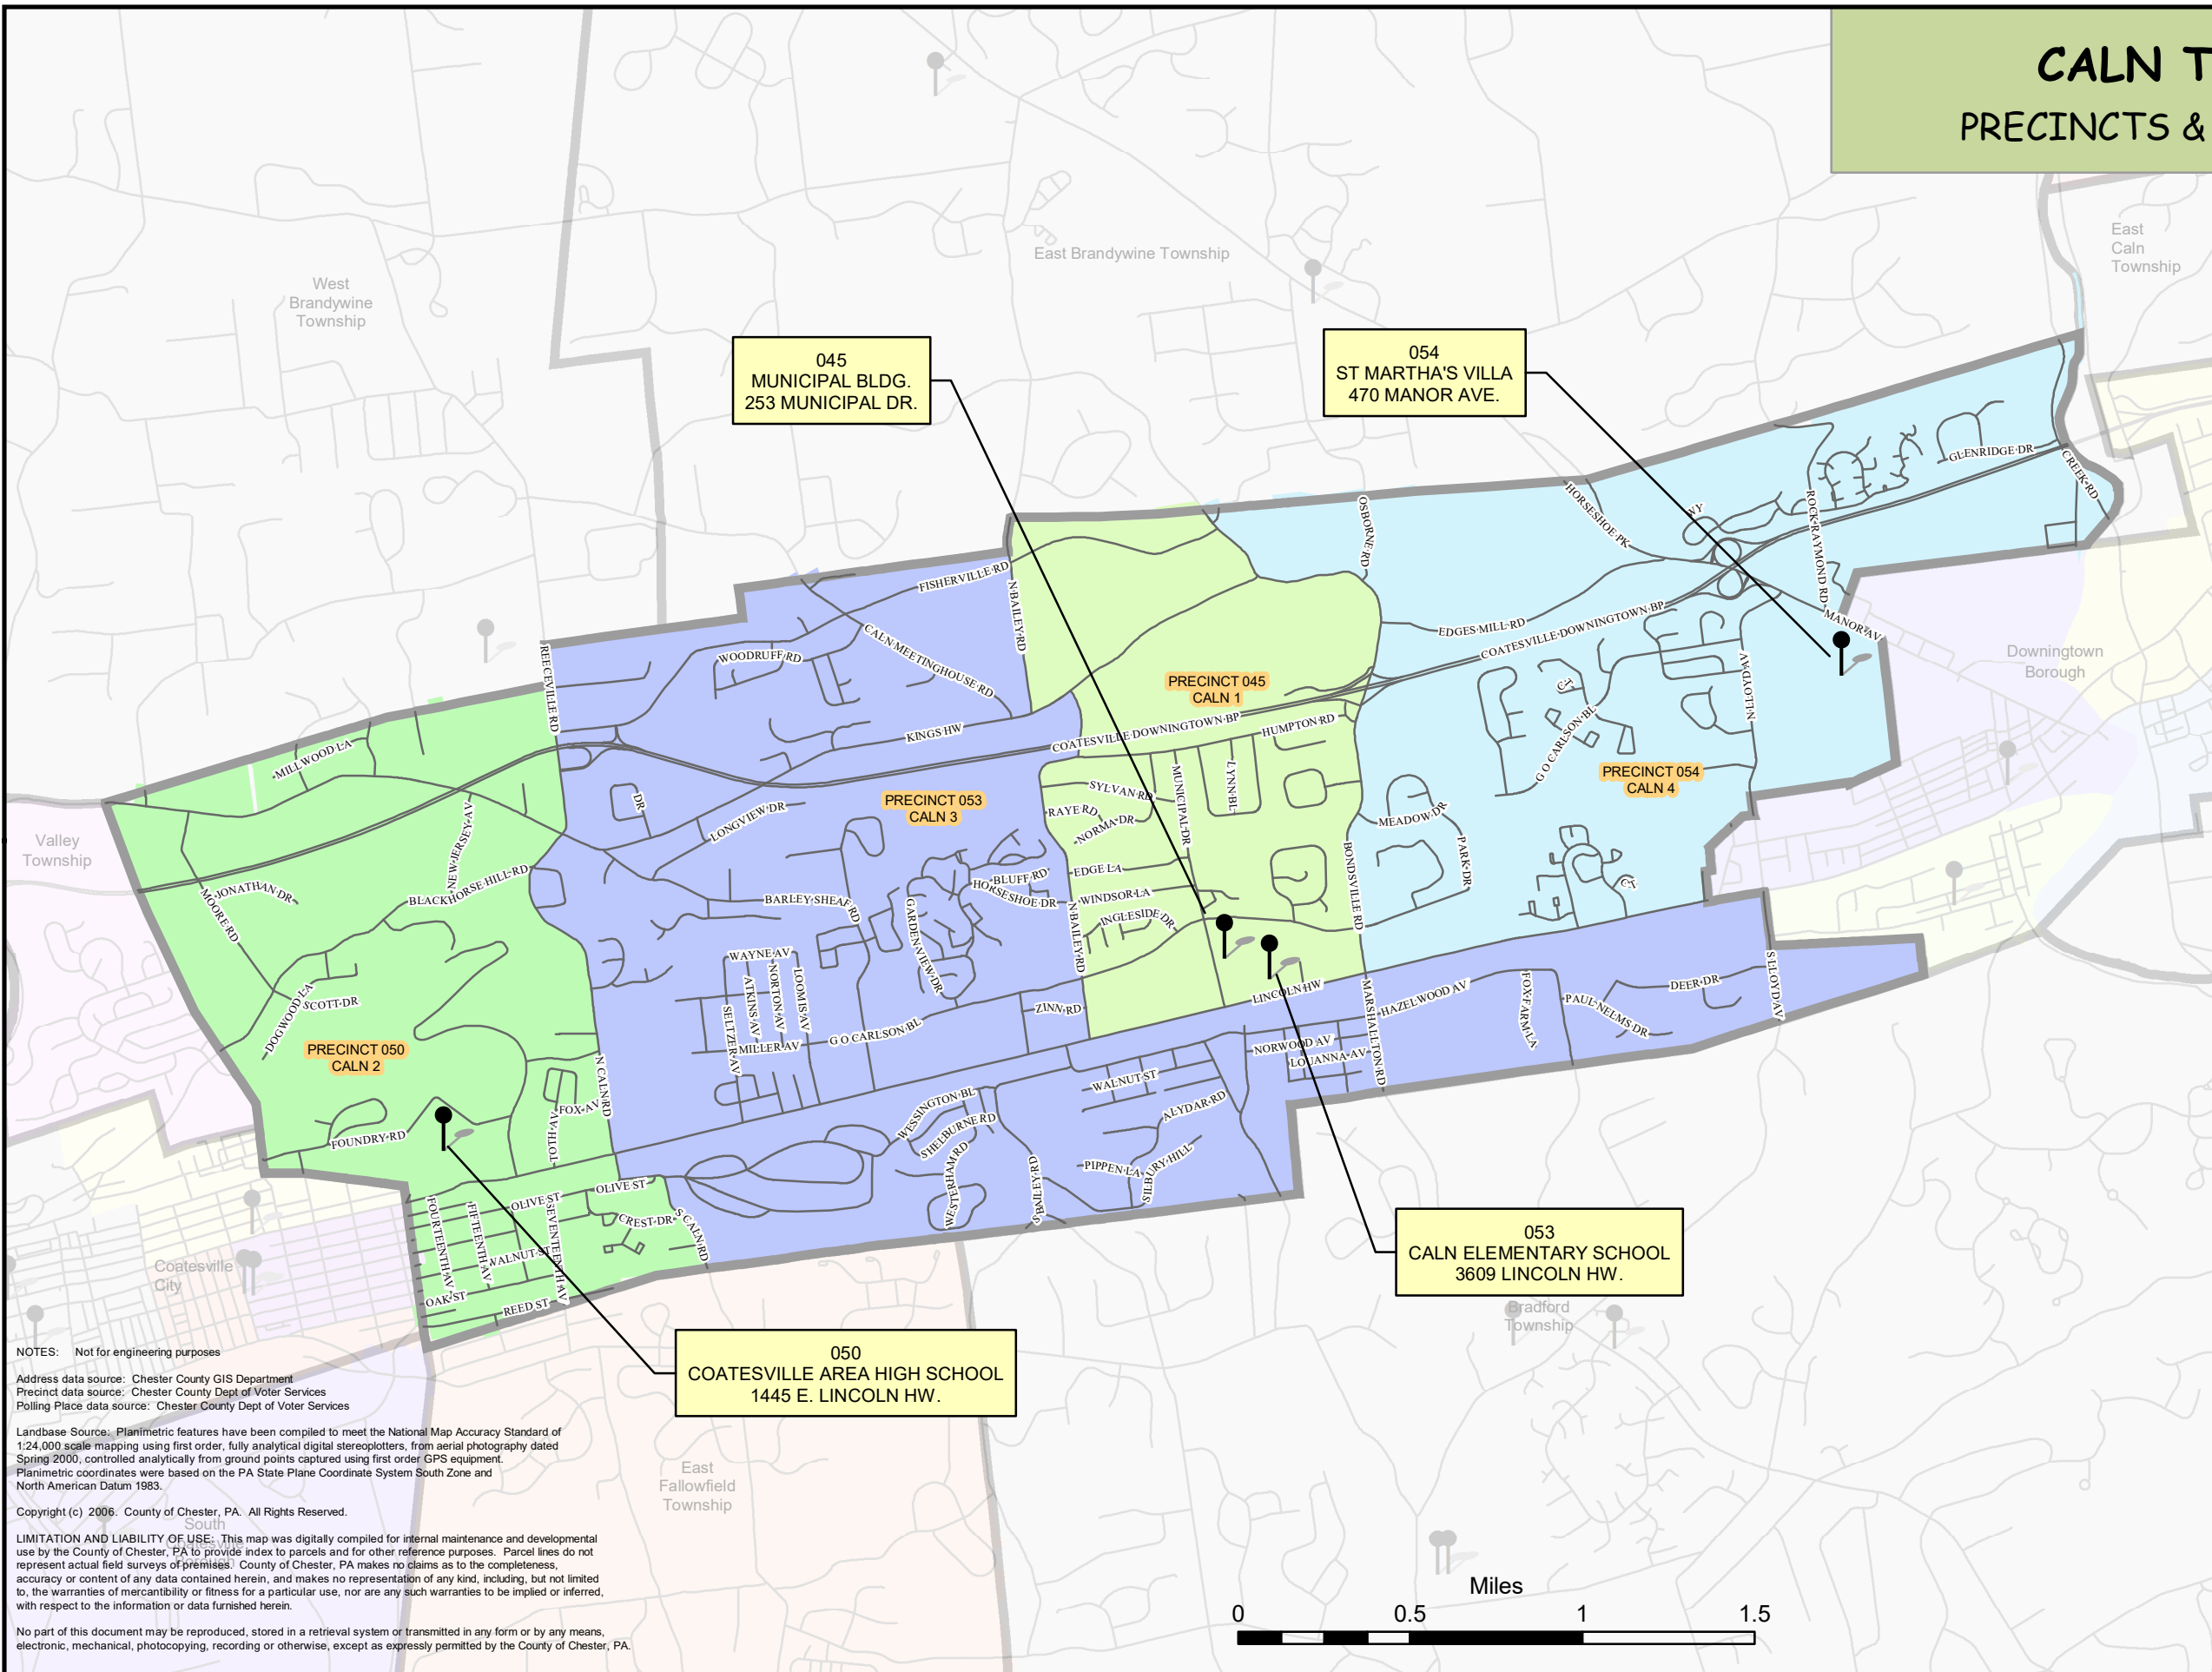

CALN TOWNSHIP PRECINCTS & POLLING PLACES

Legend

POLLING PLACES

ROADS

PRECINCTS

PRECINCT NUMBER
PRECINCT NAME

PRECINCT NUMBER
POLLING PLACE NAME
POLLING PLACE ADDRESS

For election results, polling location changes, or any other election related information, visit the Chester County Dept. of Voter Services website at <http://www.chesco.org/index.aspx?nid=156>

NOTES: Not for engineering purposes

Copyright (c) 2006. County of Chester, PA. All Rights Reserved.

No part of this document may be reproduced, stored in a retrieval system or transmitted in any form or by any means, electronic, mechanical, photocopying, recording or otherwise, except as expressly permitted by the County of Chester, PA.